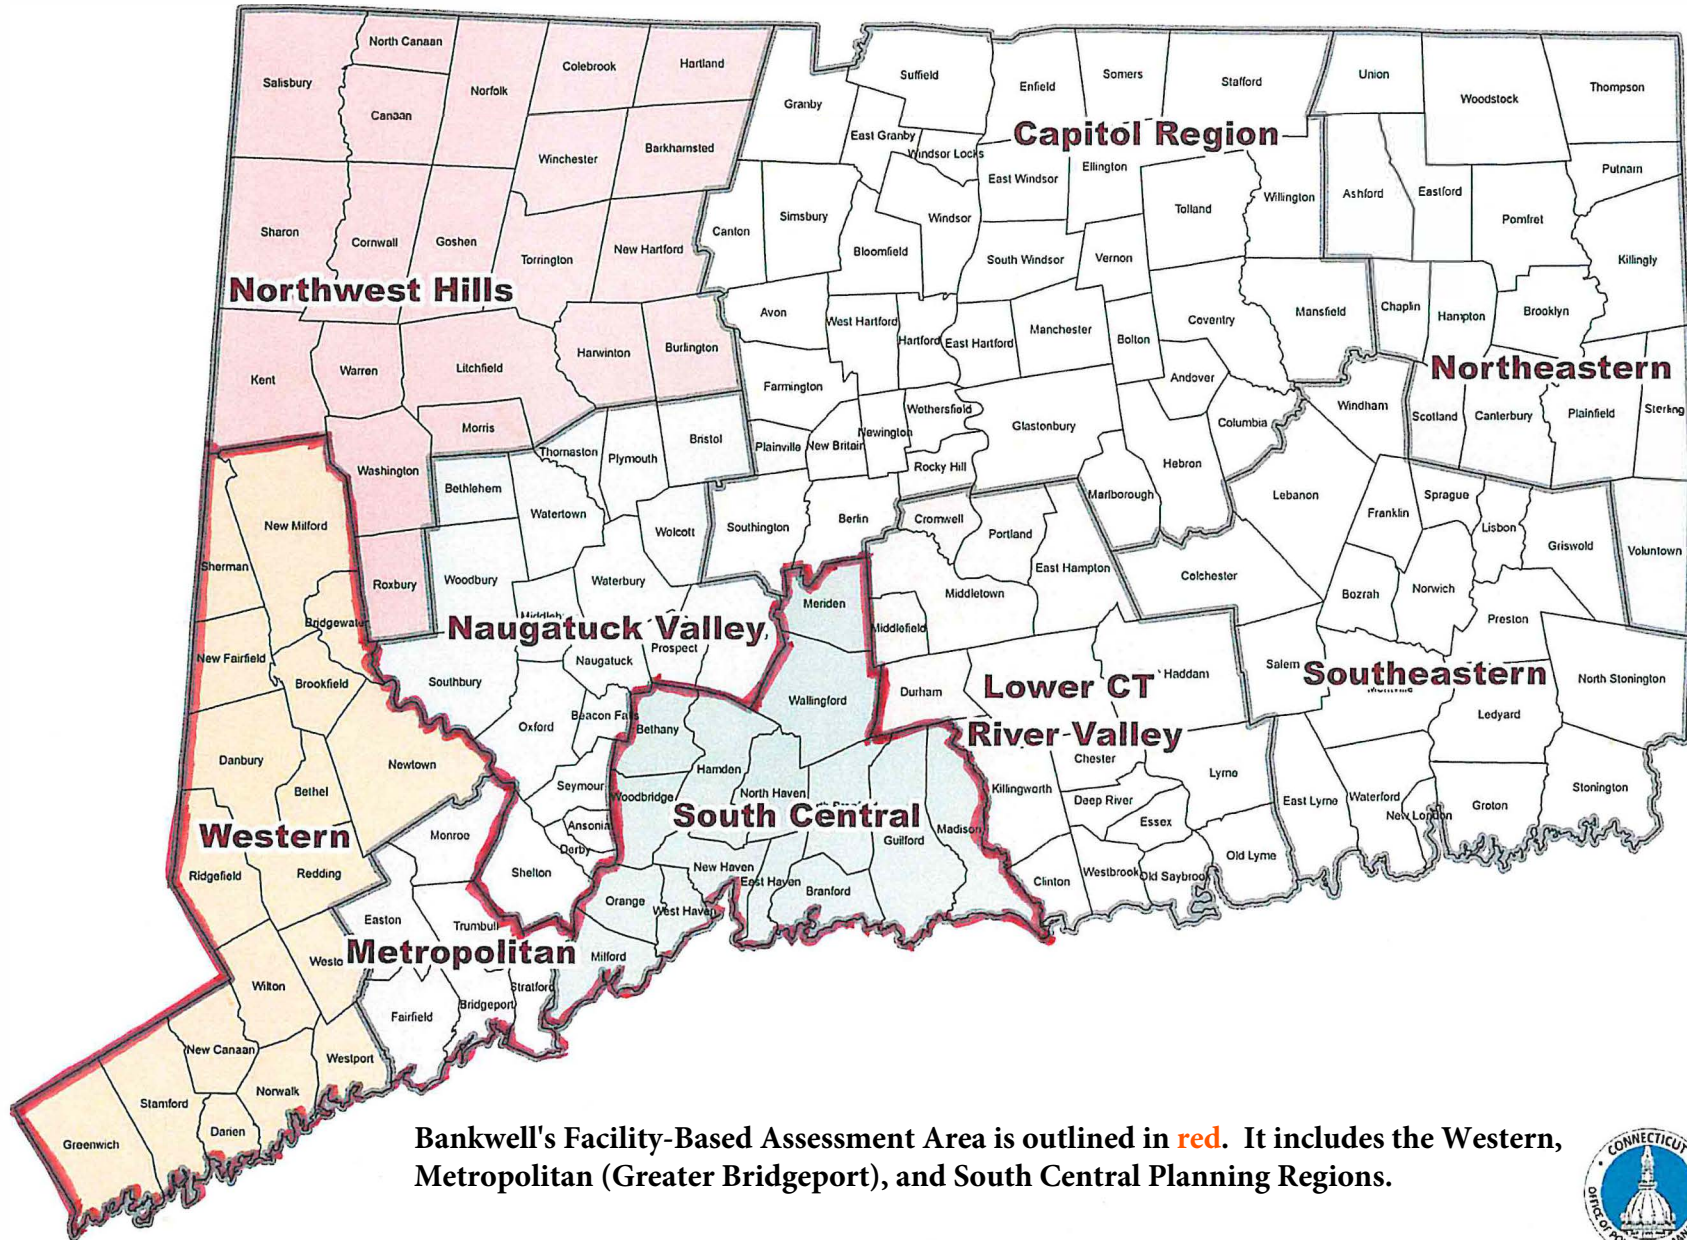

Regional Councils of Governments in Connecticut

Bankwell's Facility-Based Assessment Area is outlined in red. It includes the Western, Metropolitan (Greater Bridgeport), and South Central Planning Regions.